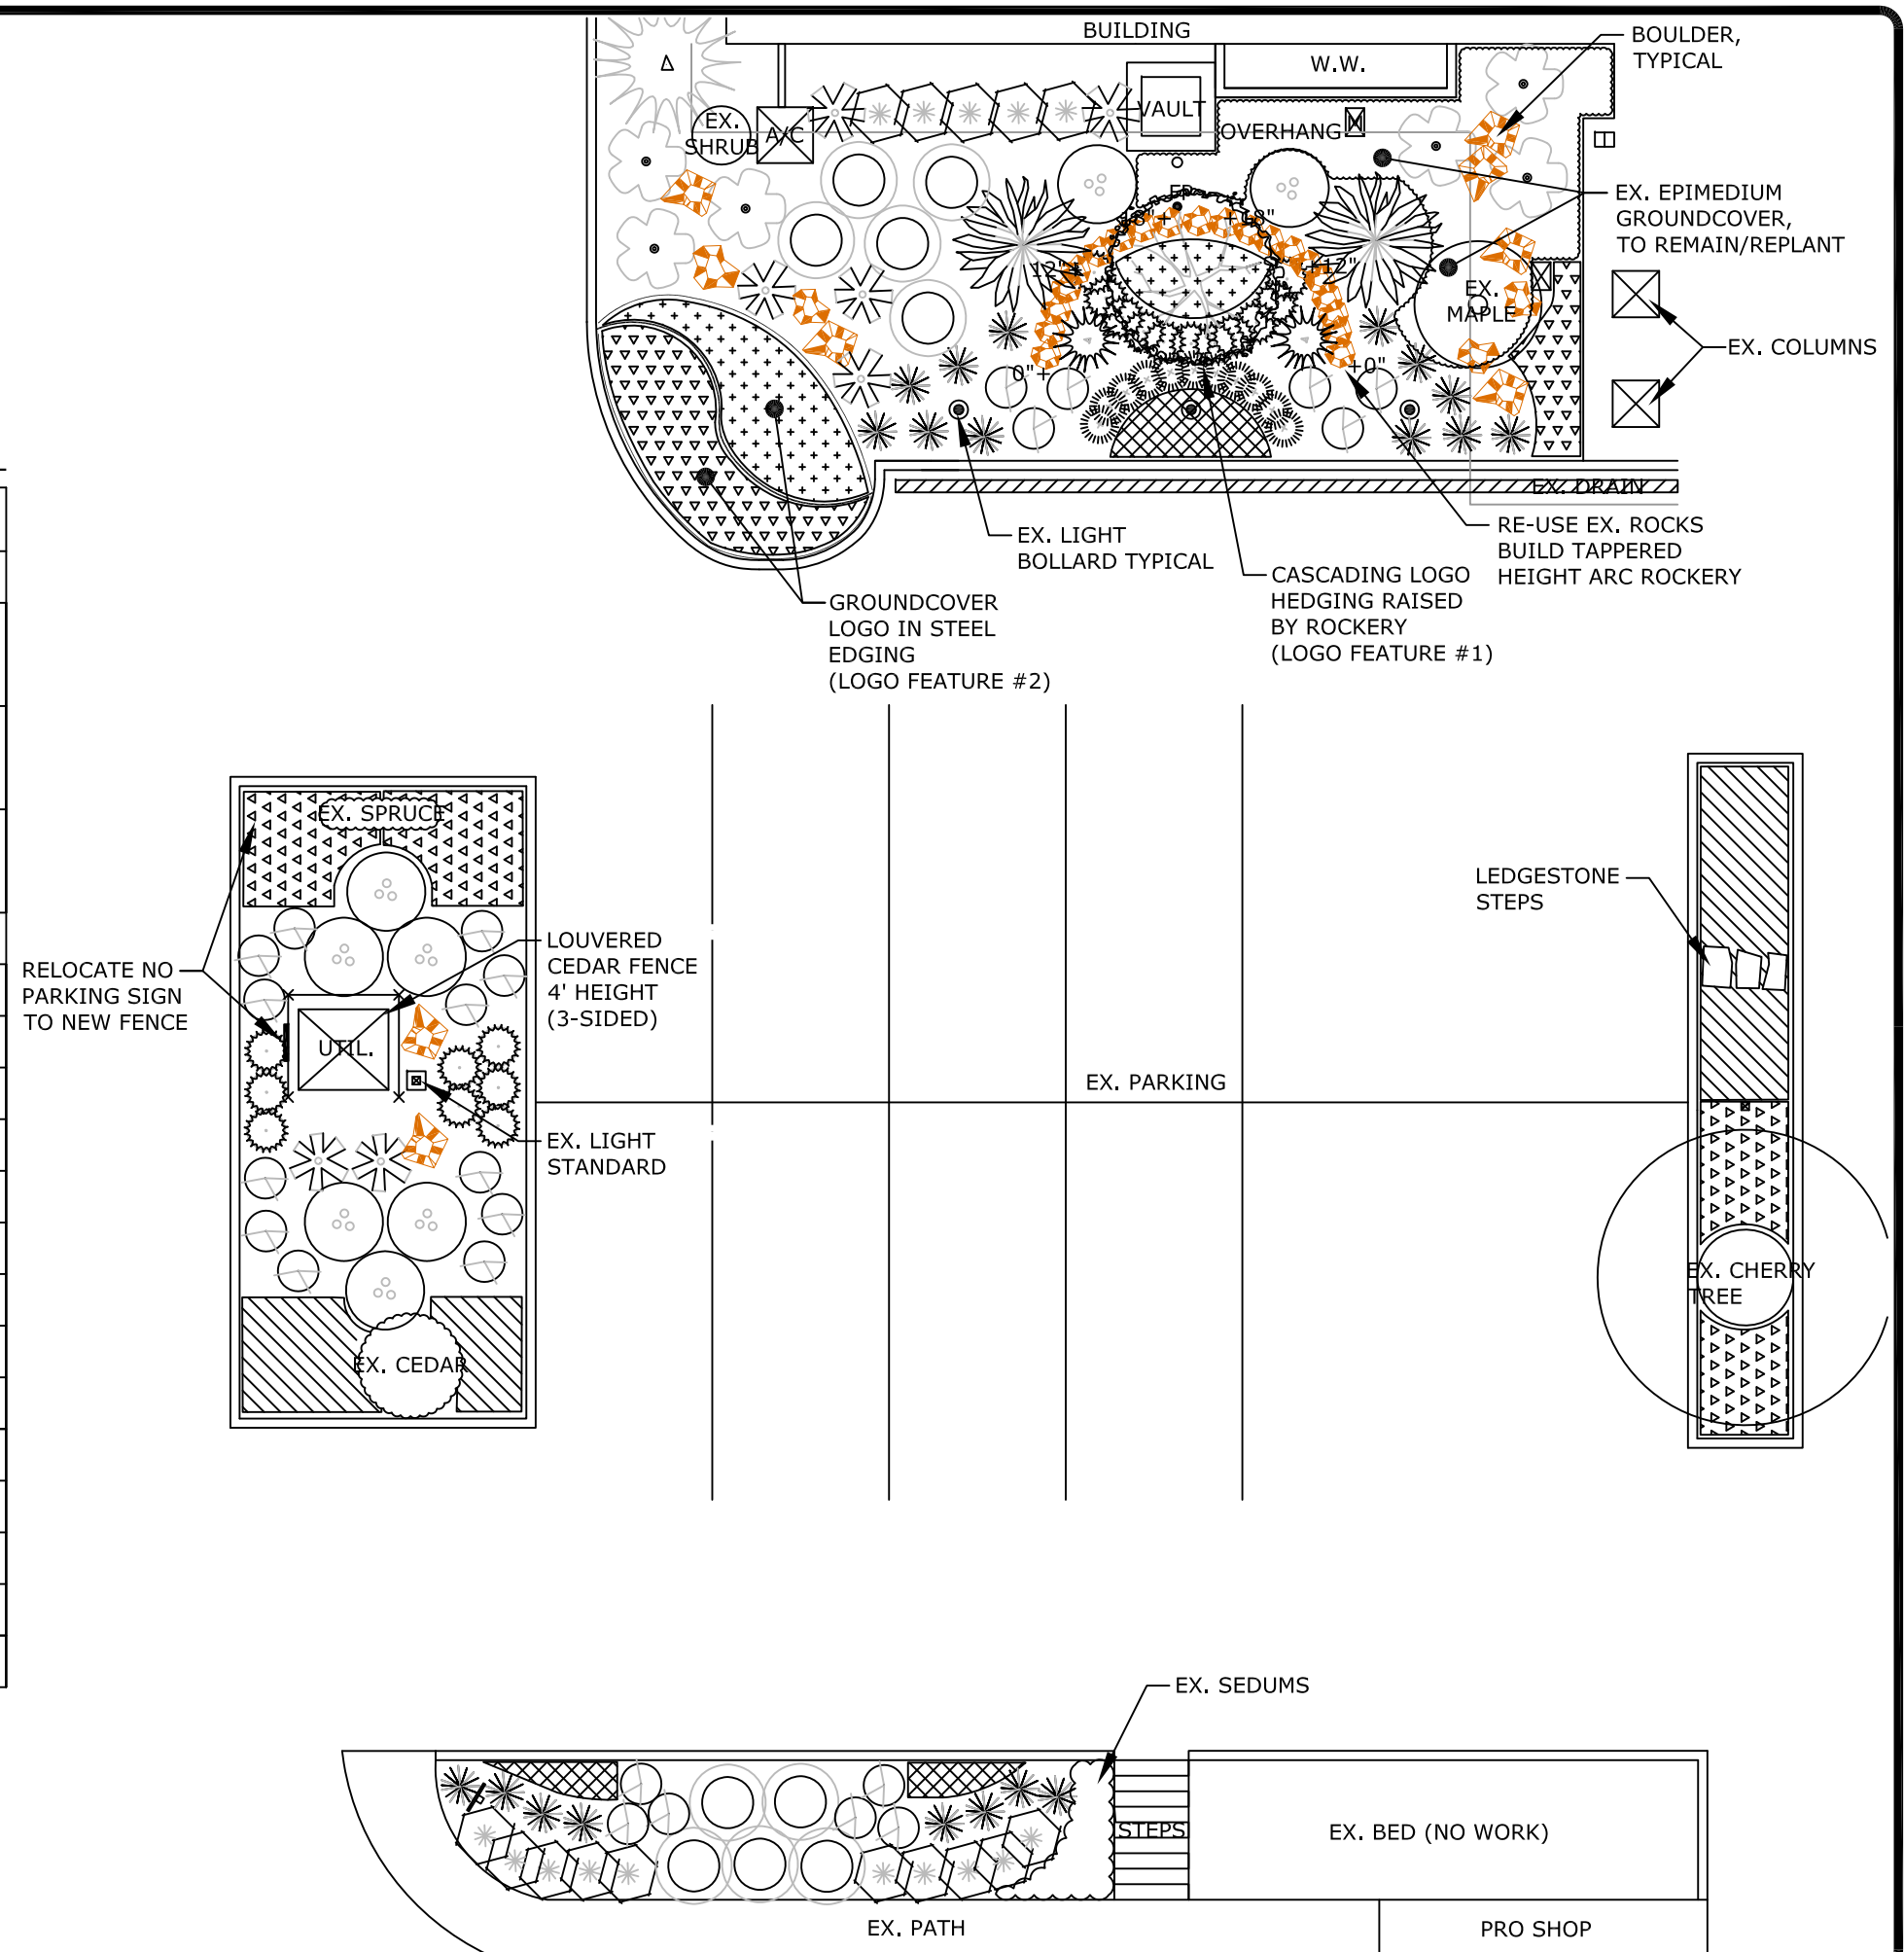

**PLANT LEGEND**

TREES	COMMON NAME	SIZE
	CORAL BARK MAPLE	5-6' HT.
	BACKERI BLUE SPRUCE	5-6' HT.
	SLENDER HINOKI CYPRESS	5-6' HT.
SHRUBS		
	MOONBAY NANDINA	5 GAL.
	ORCHID ROCKROSE	5 GAL.
	INCREDIBALL HYDRANGAEA	5 GAL.
	MORNING LIGHT MISCANTHUS	2 GAL.
	SUNDANCE MEXICAN ORANGE	5 GAL.
	GOSHIKI FALSE HOLLY	5 GAL.
	GLAMOUR AZALEA	2 GAL.
	DWARF KOREAN BOXWOOD	5 GAL.
	BLUE STAR JUNIPER	5 GAL.
	DWARF FOUNTAIN GRASS	2 GAL.
	BIG BLUE LIRIOPE	1 GAL.
	BEACH STRAWBERRY	1 GAL.
	ANNUAL COLOR (UPDATED SEASONALLY)	4" POTS
	SPREADING STONECROP	1 GAL.

DESIGN DRAWN BY:	REVISIONS DATE	COMMENT
NTL		

TWIN LAKES GOLF &  
COUNTRY CLUB  
FEDERAL WAY, WA

1" AT FULL SCALE

SCALE: 1"=10' (11X17 SHEET)

DATE 5/1/2019

L-1.0

DESIGN	DRAWN	REVISIONS	DATE	COMMENT
BY:	NTL			

TWIN LAKES GOLF &  
COUNTRY CLUB  
FEDERAL WAY, WA

1" AT  
FULL  
SCALE

SCALE: 1"=5'  
(11X17 SHEET)

DATE  
5/1/2019

L-2.0