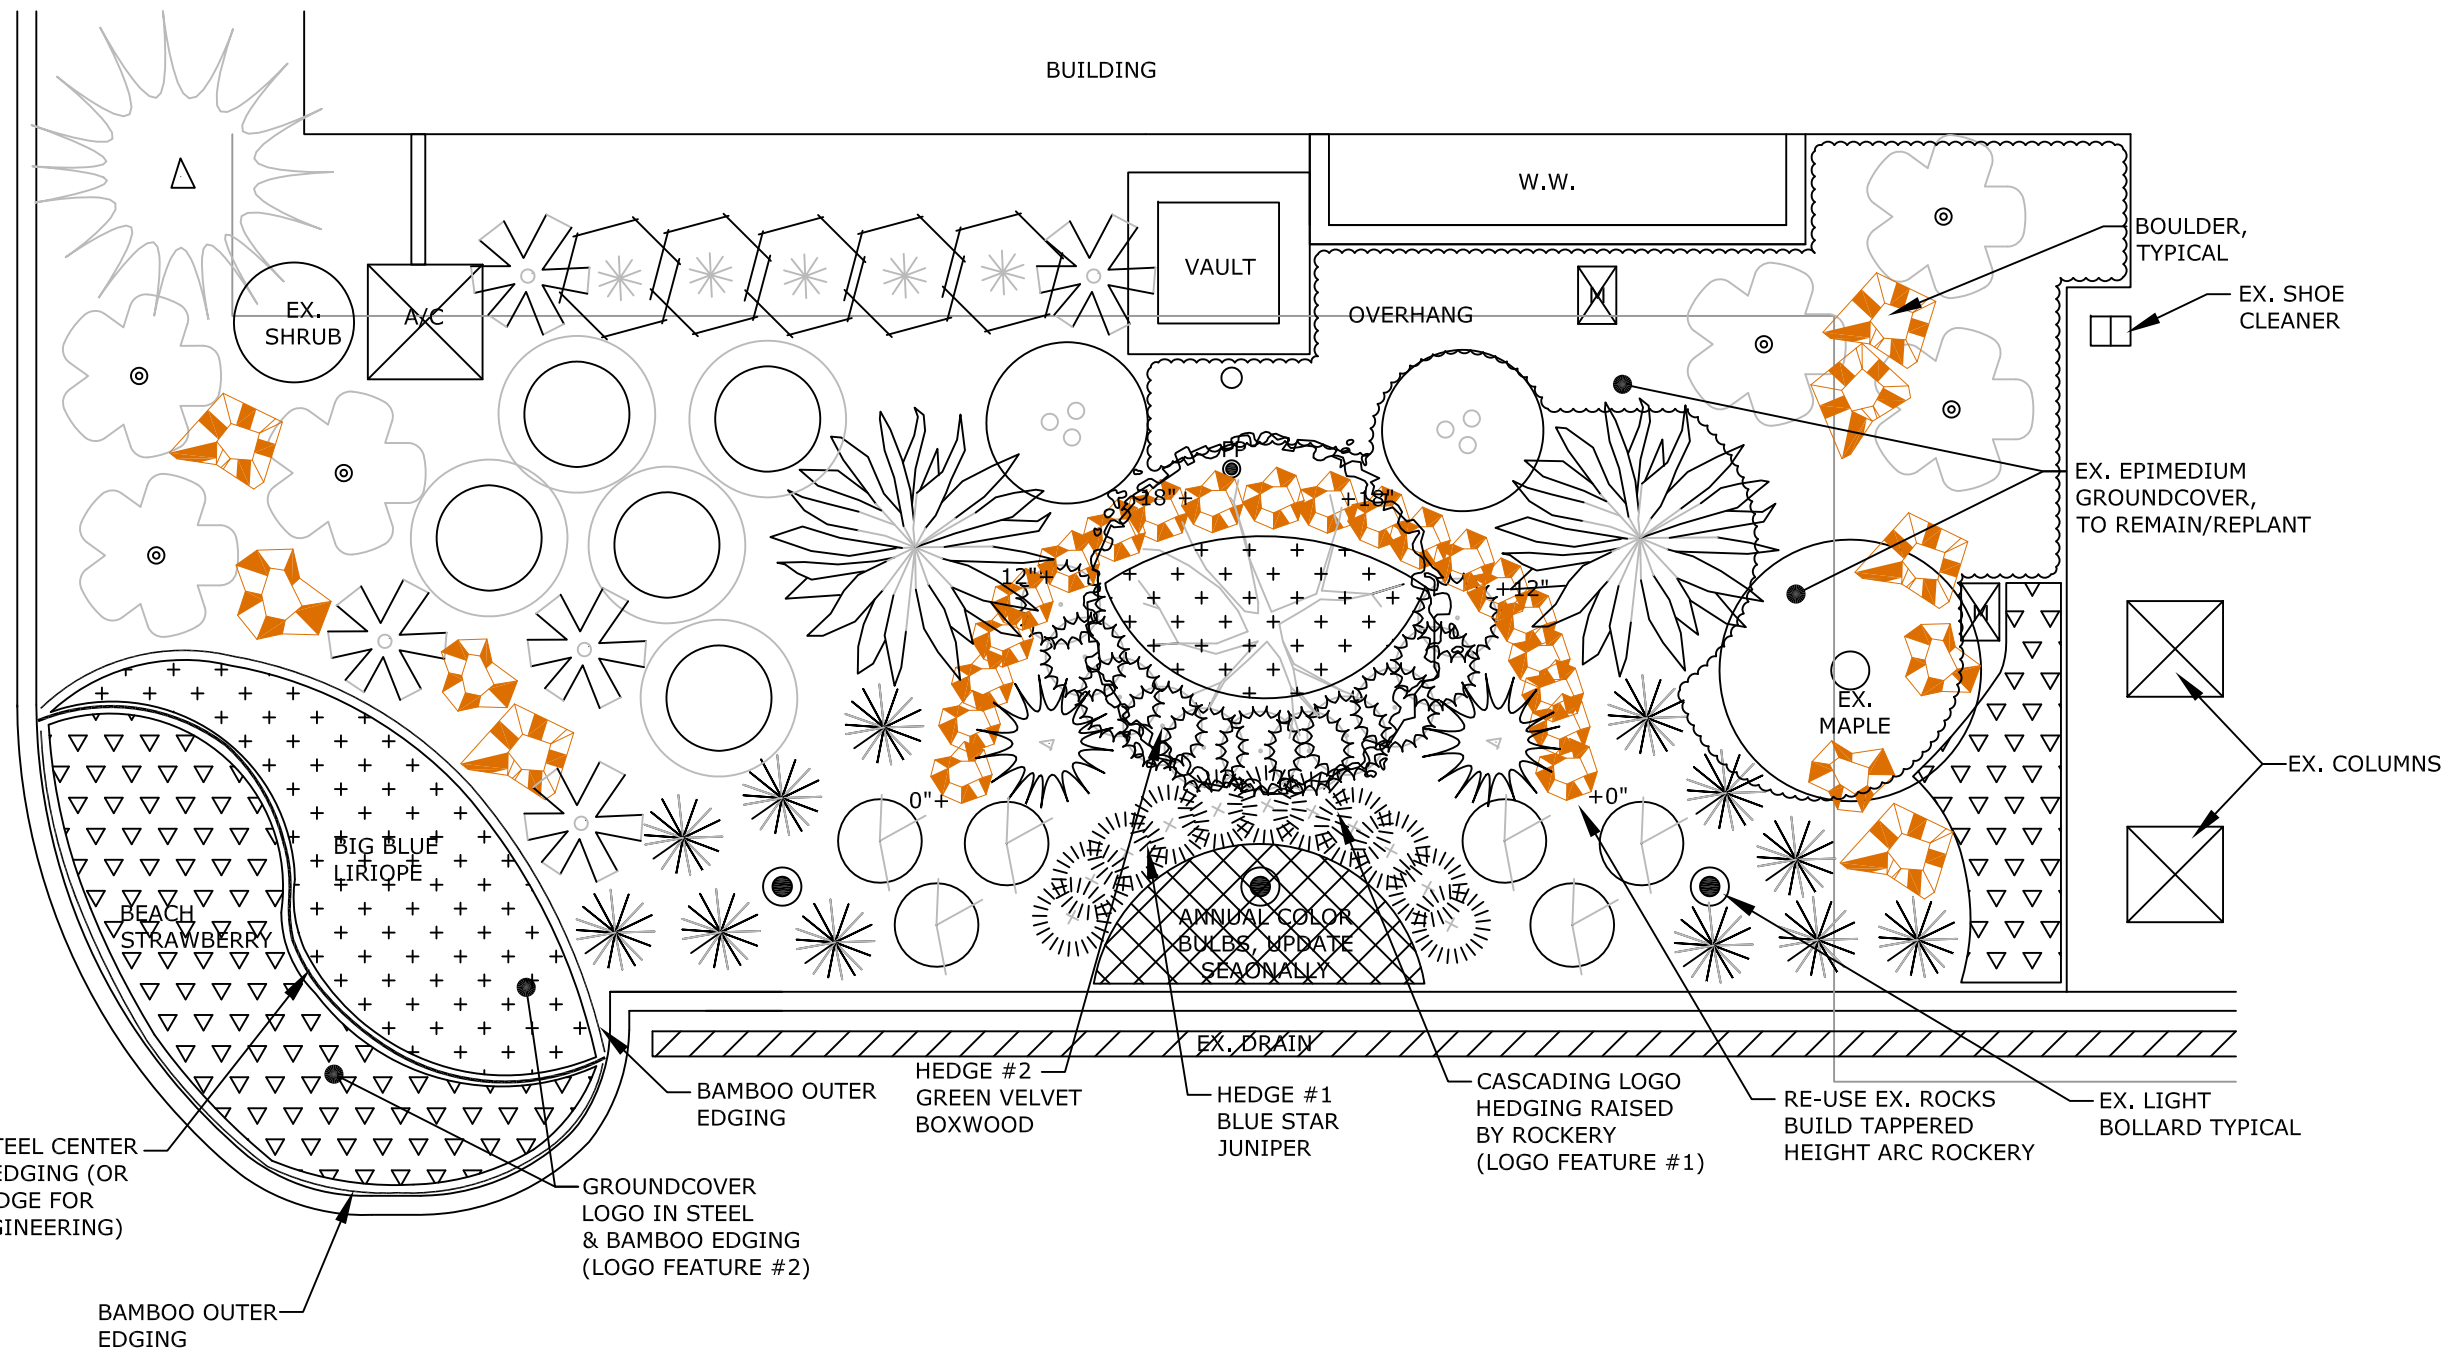

**PLANT LEGEND**

TREES	COMMON NAME	SIZE
	CORAL BARK MAPLE	5-6' HT.
	BACKERI BLUE SPRUCE	5-6' HT.
	SLENDER HINOKI CYPRESS	5-6' HT.
SHRUBS		
	MOONBAY NANDINA	5 GAL.
	ORCHID ROCKROSE	5 GAL.
	INCREDIBALL HYDRANGAEA	5 GAL.
	MORNING LIGHT MISCANTHUS	2 GAL.
	SUNDANCE MEXICAN ORANGE	5 GAL.
	GOSHIKI FALSE HOLLY	5 GAL.
	GLAMOUR AZALEA	2 GAL.
	DWARF KOREAN BOXWOOD	5 GAL.
	BLUE STAR JUNIPER	5 GAL.
	DWARF FOUNTAIN GRASS	2 GAL.
	BIG BLUE LIRIOPE	1 GAL.
	BEACH STRAWBERRY	1 GAL.
	ANNUAL COLOR (UPDATED SEASONALLY)	4" POTS
	SPREADING STONECROP	1 GAL.

DESIGN DRAWN BY:	REVISIONS DATE	COMMENT
NTL		

TWIN LAKES GOLF &  
COUNTRY CLUB  
FEDERAL WAY, WA

1" AT FULL SCALE

SCALE: 1"=10' (11X17 SHEET)

DATE 5/1/2019

L-1.0

DESIGN	DRAWN	REVISIONS	DATE	COMMENT
BY:	NTL			

TWIN LAKES GOLF &  
COUNTRY CLUB  
FEDERAL WAY, WA

1" AT  
FULL  
SCALE

SCALE: 1"=5'  
(11X17 SHEET)

DATE  
5/1/2019

L-2.0